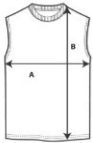

GILDAN®

42700

Performance Adult Sleeveless T-Shirt

DETAILS

Weight
Content
Features

170.0 G/SqM (White 161.0 G/SqM)
100% Polyester
Active fit
Wicking properties
Anti-microbial properties
Snag resistant
Seamed single needle 3/4" collar
Pad printed neck label and double-satin shoulder label
Twin needle armhole and bottom hems
Quarter-turned to eliminate centre crease
Transitioning to side seam in 2019

Sizes
Case Packs
Colours
SKU's

S-3XL
S - 3XL 36 PIECES
6
36

SPECIFICATIONS

Centimeters	Tol-	Tol+	S	M	L	XL	2XL	3XL
Chest (A)	2.540	2.540	45.720	50.800	55.880	60.960	66.040	71.120
Length from HPS (B)	2.540	2.540	69.850	72.390	74.930	77.470	80.010	82.550
Inches	Tol-	Tol+	S	M	L	XL	2XL	3XL
Chest (A)	1.000	1.000	18.000	20.000	22.000	24.000	26.000	28.000
Length from HPS (B)	1.000	1.000	27.500	28.500	29.500	30.500	31.500	32.500