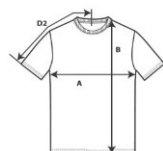

GILDAN®

42000

Performance Adult T-Shirt

DETAILS

Weight
Content
Features

170.0 G/SqM (White 161.0 G/SqM)
100% Polyester
Active fit
Wicking properties
Anti-microbial properties
Snag resistant
Seamed single needle 7/8" collar
Pad printed neck label and double-satin shoulder label
Twin needle sleeve and bottom hems
Quarter-turned to eliminate centre crease
Transitioning to side seam in 2019

Sizes
Case Packs
Colours
SKU's

S-3XL
S - 3XL 36 PIECES
11
66

SPECIFICATIONS

| Centimeters | Tol- | Tol+ | S | M | L | XL | 2XL | 3XL |
|---|-------|-------|--------|--------|--------|--------|--------|--------|
| Chest (A) | 2.540 | 2.540 | 45.720 | 50.800 | 55.880 | 60.960 | 66.040 | 71.120 |
| Length from HPS (B) | 2.540 | 2.540 | 71.120 | 73.660 | 76.200 | 78.740 | 81.280 | 83.820 |
| Sleeve length (centre back) (D2) | 2.540 | 2.540 | 41.275 | 45.085 | 48.260 | 51.435 | 54.610 | 57.785 |
| Inches | Tol- | Tol+ | S | M | L | XL | 2XL | 3XL |
| Chest (A) | 1.000 | 1.000 | 18.000 | 20.000 | 22.000 | 24.000 | 26.000 | 28.000 |
| Length from HPS (B) | 1.000 | 1.000 | 28.000 | 29.000 | 30.000 | 31.000 | 32.000 | 33.000 |
| Sleeve length (centre back) (D2) | 1.000 | 1.000 | 16.250 | 17.750 | 19.000 | 20.250 | 21.500 | 22.750 |