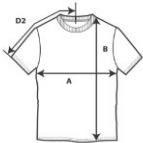

GILDAN®

42000B

Performance Youth T-Shirt

DETAILS

Weight
Content
Features

170.0 G/SqM (White 161.0 G/SqM)
100% Polyester
Wicking properties
Anti-microbial properties
Snag resistant
Seamed single needle 3/4" collar
Pad printed neck label and double-satin shoulder label
Twin needle sleeve and bottom hems
Quarter-turned to eliminate centre crease
CPSIA Tracking Label Compliant
Transitioning to side seam in 2019

Sizes
Case Packs
Colours
SKU's

XS-XL
XS - XL 36 PIECES
7
35

SPECYFIKACJE	Tol +/-	XS (104)	S (116)	M (128)	L (140)	XL (152)
Szerokość (A)	2,5	35,5	40,5	43	46	48
Długość (B)	2,5	46	52	56	60	63,5
Długość rękawa (D2) (od środka kołnierzyka)	2,5	29	34	37	39,5	42