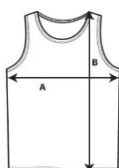

#### DETAILS

**Weight**  
**Content**  
**Features**

153.0 G/SqM (White 144.0 G/SqM)  
100% Combed Ring Spun Cotton  
Eurofit - sleeker fit in shoulder and sleeve  
6.5 cm straps □  
Rib knit trim applied to neckline and armholes □  
Tearaway label □  
Quarter-turned to eliminate centre crease

#### SPECIFICATIONS

Centimeters	Tol-	Tol+	S	M	L	XL	2XL
Chest (A)	2.000	2.000	45.999	51.001	55.999	61.001	65.999
Length from HPS (B)	2.500	2.500	71.501	74.501	77.000	79.499	83.000
Inches	Tol-	Tol+	S	M	L	XL	2XL
Chest (A)	0.787	0.787	18.110	20.079	22.047	24.016	25.984
Length from HPS (B)	0.984	0.984	28.150	29.331	30.315	31.299	32.677