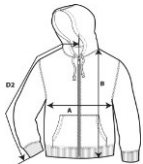

**GILDAN®**

**18600**

**Heavy Blend Adult Full Zip Hooded Sweatshirt**

**DETAILS**

**Weight**  
**Content**  
**Features**

271.0 G/SqM (White 257 G/SqM)  
50% Cotton, 50% Polyester  
Air jet yarn = softer feel and reduced pilling   
Unlined hood with colour-matched drawcord   
Tear away label   
Metal zipper   
Overlapped fabric across zipper allows full front printing   
Pouch pockets   
Twin needle stitching at shoulder, armhole, neck, waistband and cuffs   
1 x 1 rib with spandex   
Quarter-turned to eliminate centre crease  
S-5XL  
S - 3XL 24 PIECES  
4XL - 5XL 12 PIECES  
18  
108

**Sizes**  
**Case Packs**

**Colours**  
**SKU's**

**SPECIFICATIONS**

Centimeters	Tol-	Tol+	S	M	L	XL	2XL	3XL	4XL	5XL
<b>Chest (A)</b>	2.540	2.540	48.895	53.975	59.055	64.135	69.215	74.295	79.375	81.915
<b>Length from HPS (B)</b>	2.540	2.540	68.580	71.120	73.660	76.200	78.740	81.280	83.820	86.360
<b>Sleeve length (centre back) (D2)</b>	2.540	2.540	85.090	87.630	90.170	92.710	95.250	97.790	100.330	102.870
Inches	Tol-	Tol+	S	M	L	XL	2XL	3XL	4XL	5XL
<b>Chest (A)</b>	1.000	1.000	19.250	21.250	23.250	25.250	27.250	29.250	31.250	32.250
<b>Length from HPS (B)</b>	1.000	1.000	27.000	28.000	29.000	30.000	31.000	32.000	33.000	34.000
<b>Sleeve length (centre back) (D2)</b>	1.000	1.000	33.500	34.500	35.500	36.500	37.500	38.500	39.500	40.500