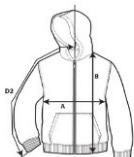

GILDAN®

18600B

Heavy Blend Youth Full Zip Hooded Sweatshirt

DETAILS

Weight
Content
Features

271.0 G/SqM
50% Cotton, 50% Polyester
Air jet yarn = softer feel and reduced pilling
Unlined hood
Tear away label
Body colour matched Plastic Zipper
Overlapped fabric across zipper allows full front printing
Pouch pockets
Twin needle stitching at shoulder, armhole, neck, waistband and cuffs
1 x 1 rib with spandex
Quarter-turned to eliminate centre crease
CPSIA Tracking Label Compliant
XS-XL
XS - XL 24 PIECES
6
30

Sizes
Case Packs
Colours
SKU's

SPECYFIKACJE	Tol +/-	XS (104)	S (116)	M (128)	L (140)	XL (152)
Szerokość (A)	2,5	39	41	44	46	49
Długość (B)	2,5	51,5	55	58,5	62	66
Długość rękawa (D2) (od środka kołnierzyka)	2,5	60	67	70,5	77	84