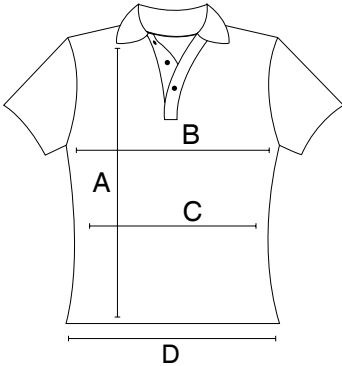

nakedshirt®

Grace 510.85

		S	M	L	XL
A	total length	61	62	64	66
B	1/2 chest width	46	49	51	54
C	1/2 waist width	42,5	45	47	49,5
D	1/2 bottom width	46,5	49,5	51,5	54,5

measurements in cm

Errors and mistakes are possible.
Generally normal tolerances are acceptable.
April 2018